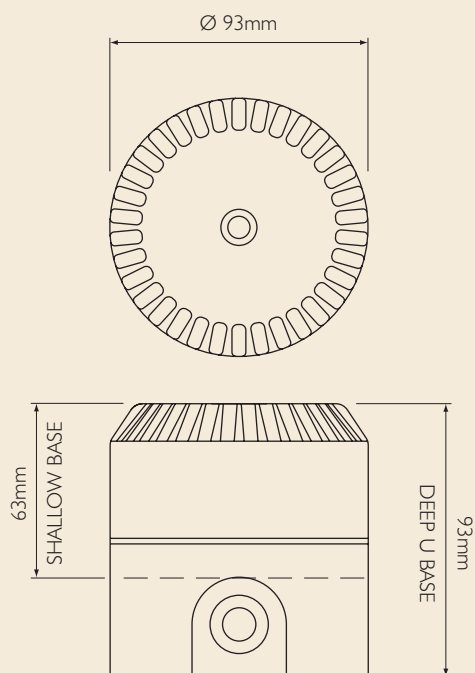

## ROSHNI LOW PROFILE STANDARD

The Roshni Low Profile (RoLP) is the fire alarm markets leading conventional sounder, although it finds uses in much wider applications such as security, general signalling and process alarms. The wide operating voltage and range of tones available to the user make this flexible sounder supremely adaptable in even its most basic forms.

## Specification

Voltage	9 - 28Vdc (*1)
Current	16mA (tone 3)
Sound output	102dB(A) (tone 3)
Tones	32
Volume control	20dB
Monitoring	Reverse polarity
Temperature	- 25°C to + 70°C
Protection	IP65
Construction	ABS
Weight	Shallow base 0.24Kg Deep & U base 0.25Kg
Colours	Red or white