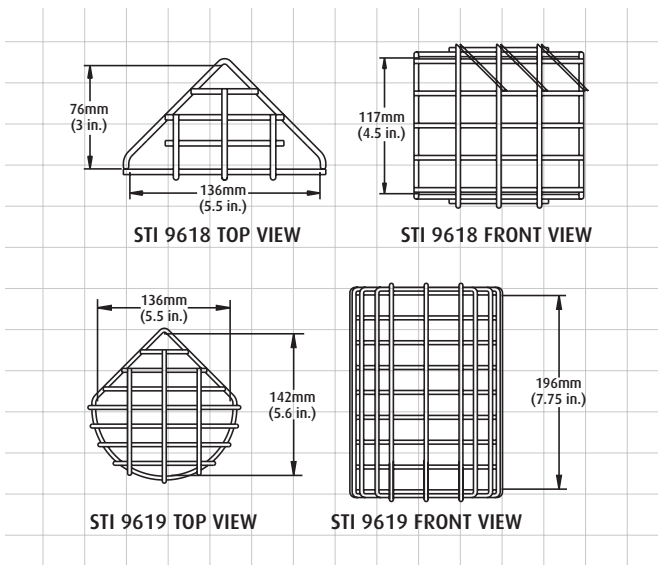

# MOTION DETECTOR CAGES

▼ Motion Detector Cages (corner application) dimensions and technical information (STI 9618 & STI 9619)

## MODELS AVAILABLE \*Corner Application

	HEIGHT	WIDTH	DEPTH
STI 9618*	117mm (4.5")	136mm (5.5")	76mm (3")
STI 9619*	196mm (7.75")	136mm (5.5")	142mm (5.6")
STI 9620	156mm (6.14")	102mm (4")	57mm (2.25")
STI 9621	171mm (6.75")	146mm (5.75")	108mm (4.25")
STI 9622	222mm (8.75")	102mm (4")	95mm (3.75")
STI 9623	196mm (7.75")	145mm (5.7")	152mm (6")
STI 9624	225mm (8.875")	140mm (5.5")	120mm (4.75")